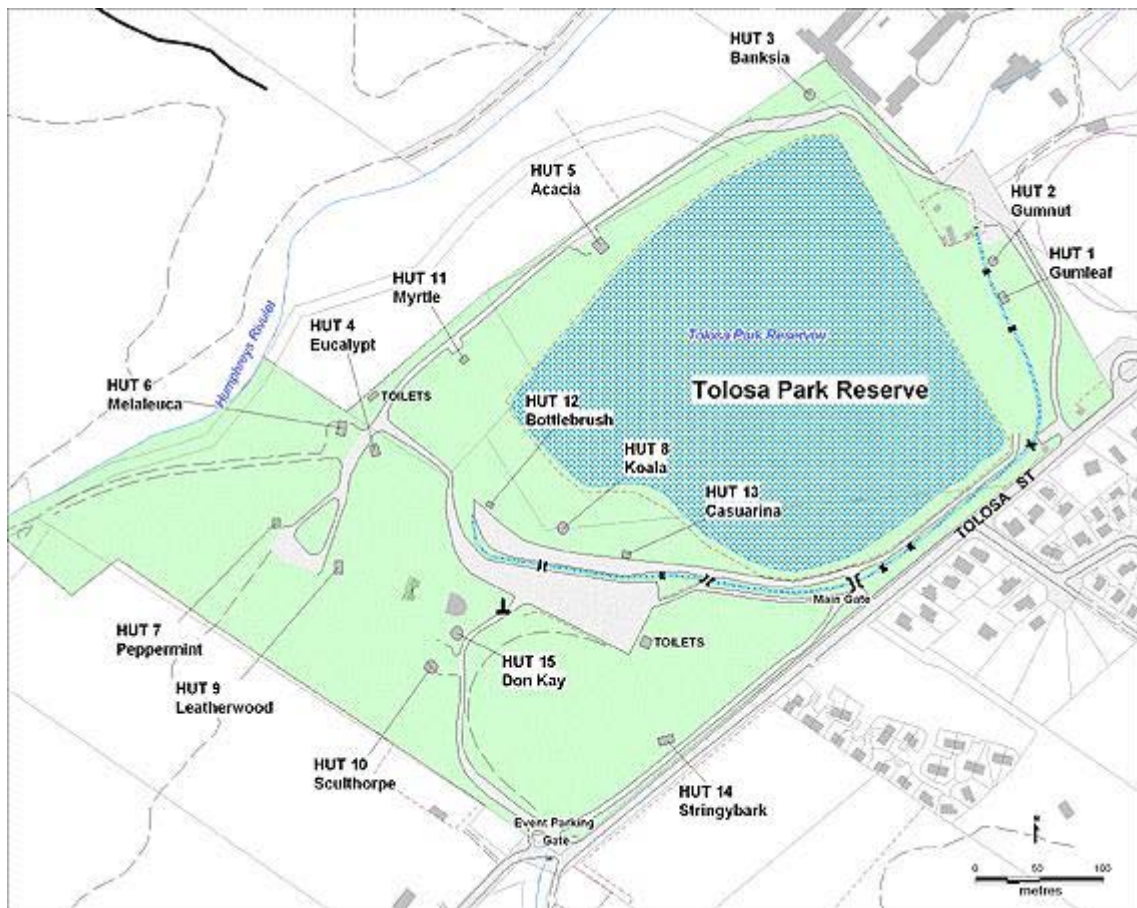

Tolosa Park Hut Bookings

Huts at the Tolosa Park reserve may be reserved all year round on 03 6216 6747. Please see the details for each hut below.