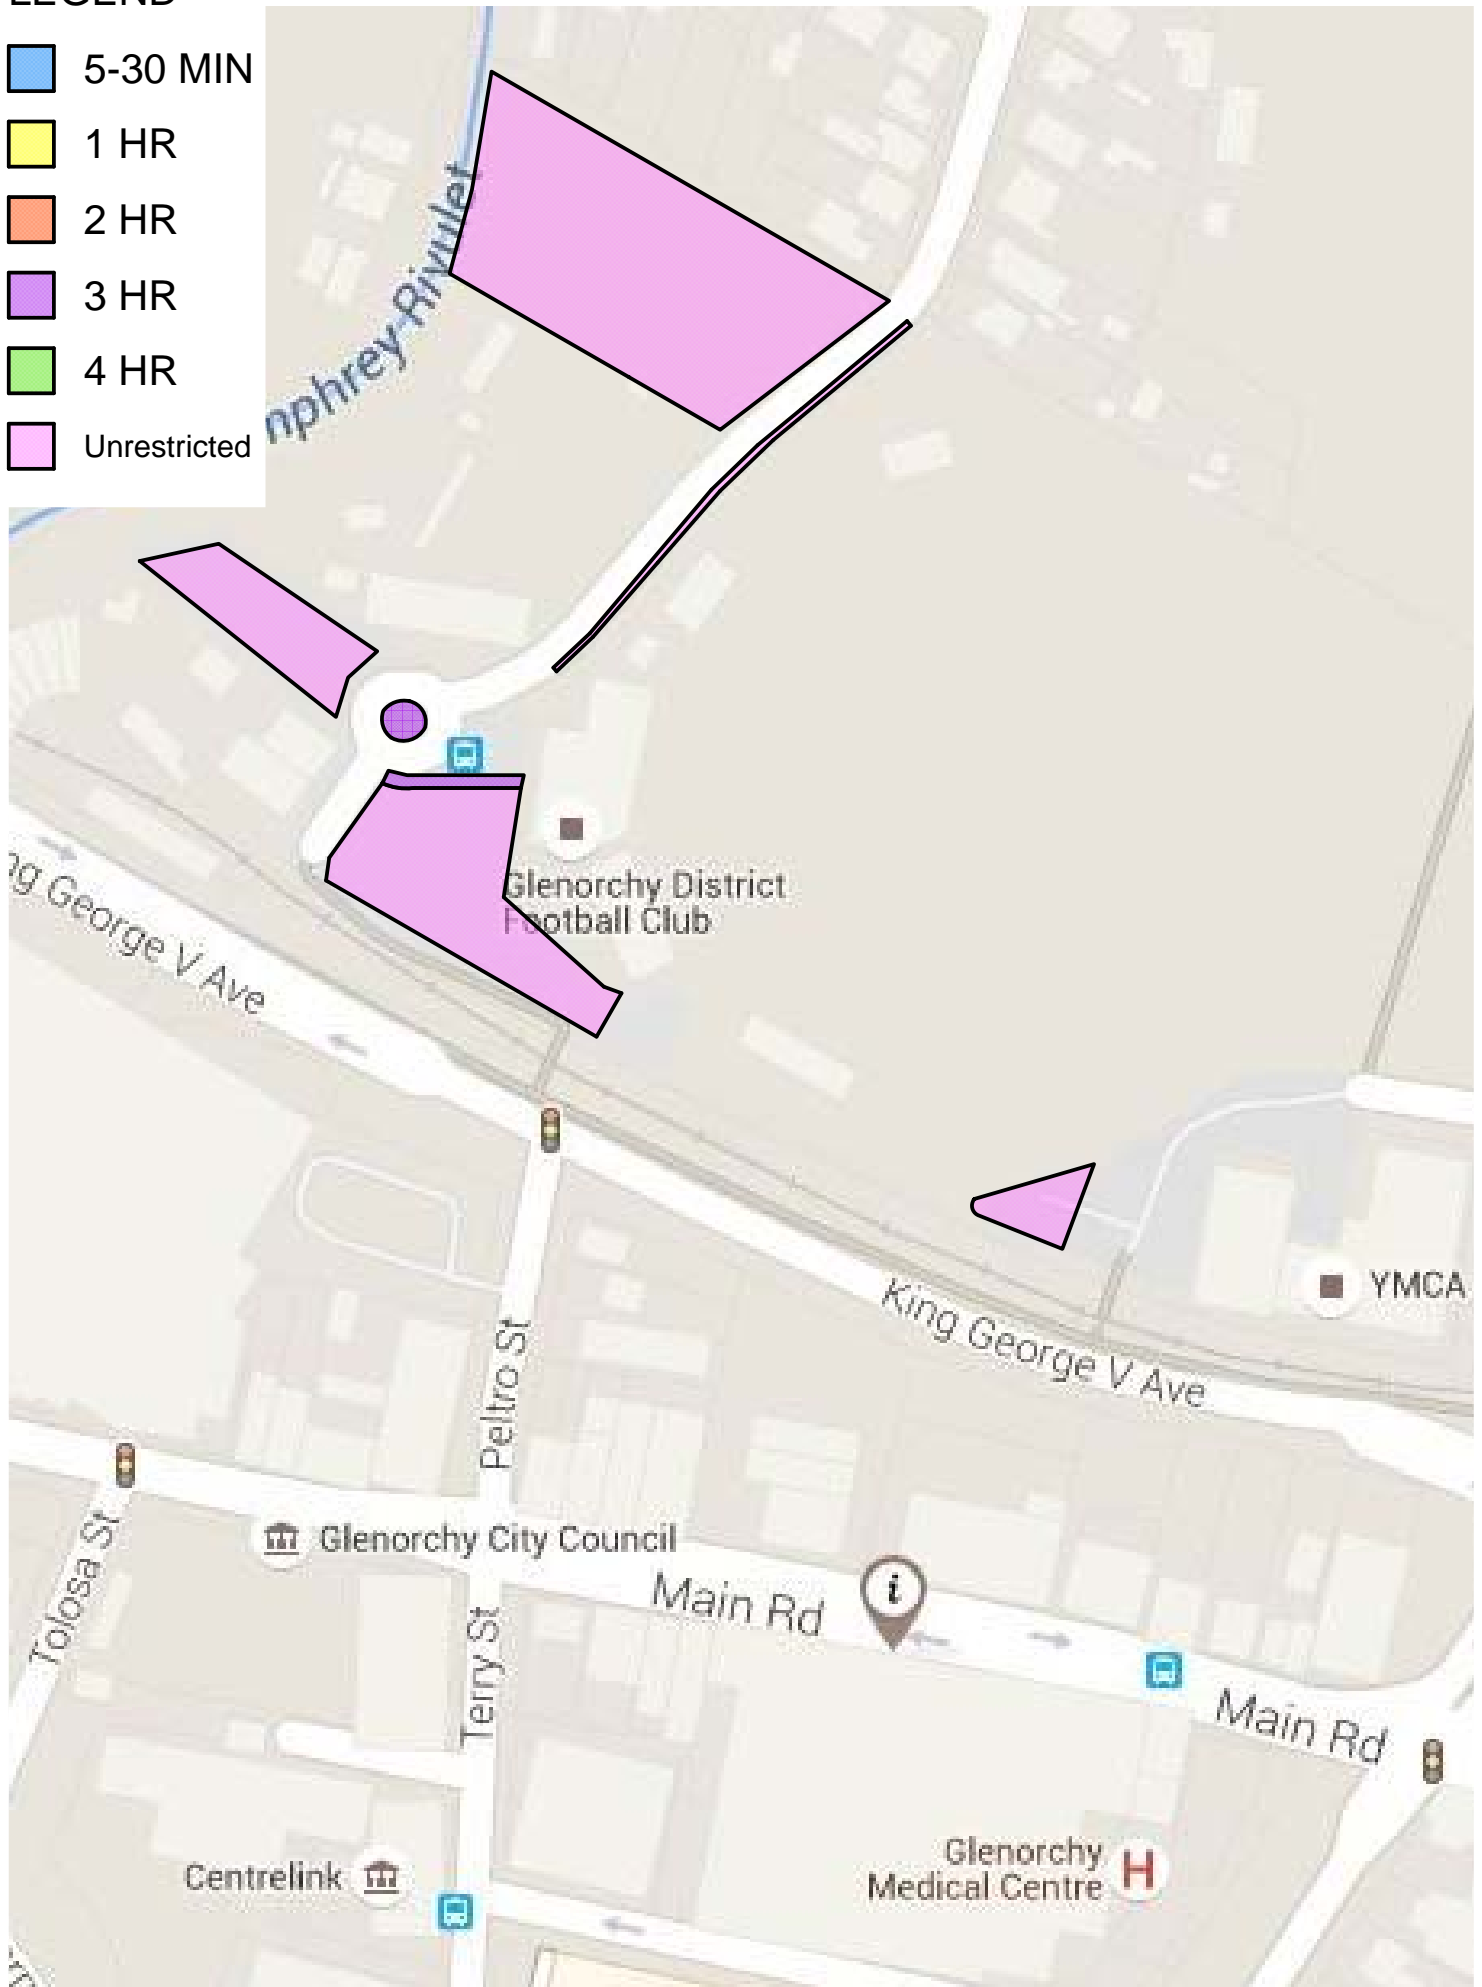

LEGEND

- 5-30 MIN
- 1 HR
- 2 HR
- 3 HR
- 4 HR
- Unrestricted

PARKING FACILITIES WITHIN GLENORCHY CBD

LEGEND

- 5-30 MIN
- 1 HR
- 2 HR
- 3 HR
- 4 HR
- Unrestricted

GCC, © Gle
theLIST

PARKING FACILITIES WITHIN MOONAH CBD

LEGEND

-  5-30 MIN
-  1 HR
-  2 HR
-  3 HR
-  4 HR
-  Unrestricted

PARKING FACILITIES AROUND THE KGV & SWIMMING POOL PRECINCT