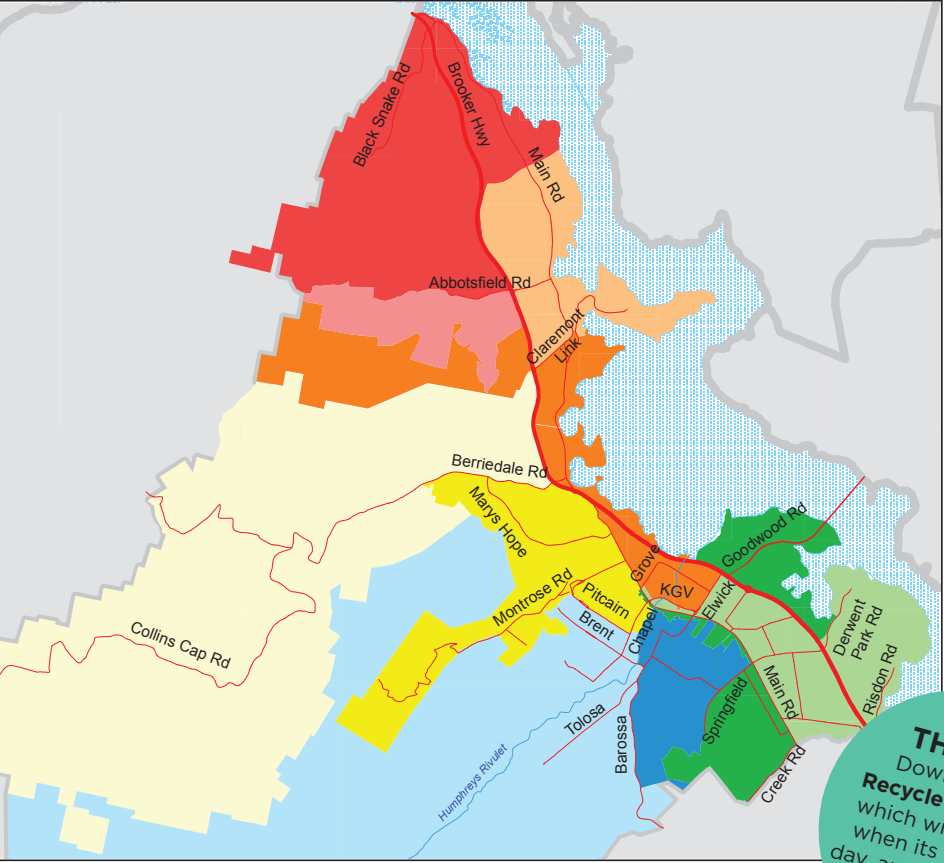

Waste/Recycling Collection
Fortnightly pickup:

Week 1:	Week 2:
Monday 27/6	Monday 4/7
Tuesday 28/6	Tuesday 5/7
Wednesday 29/6	Wednesday 6/7
Thursday 30/6	Thursday 7/7
Friday 1/7	Friday 8/7

FOGO Collection
FOGO bins are collected on the same day but opposite week to waste and recycling

Shared Bins
shared bins will be collected twice weekly

Tuesday - FOGO
Friday - Waste/ Recycle

GET THE APP
Download the **Recycle Coach** app which will alert you when its collection day, and tell you what you can and can't recycle!

Please refer to calendar on front page for collection week

Glenorchy City Council, 374 Main Road Glenorchy | (03) 6216 6800 | E gccmail@gcc.tas.gov.au
www.wastestartswithu.com.au | www.gcc.tas.gov.au