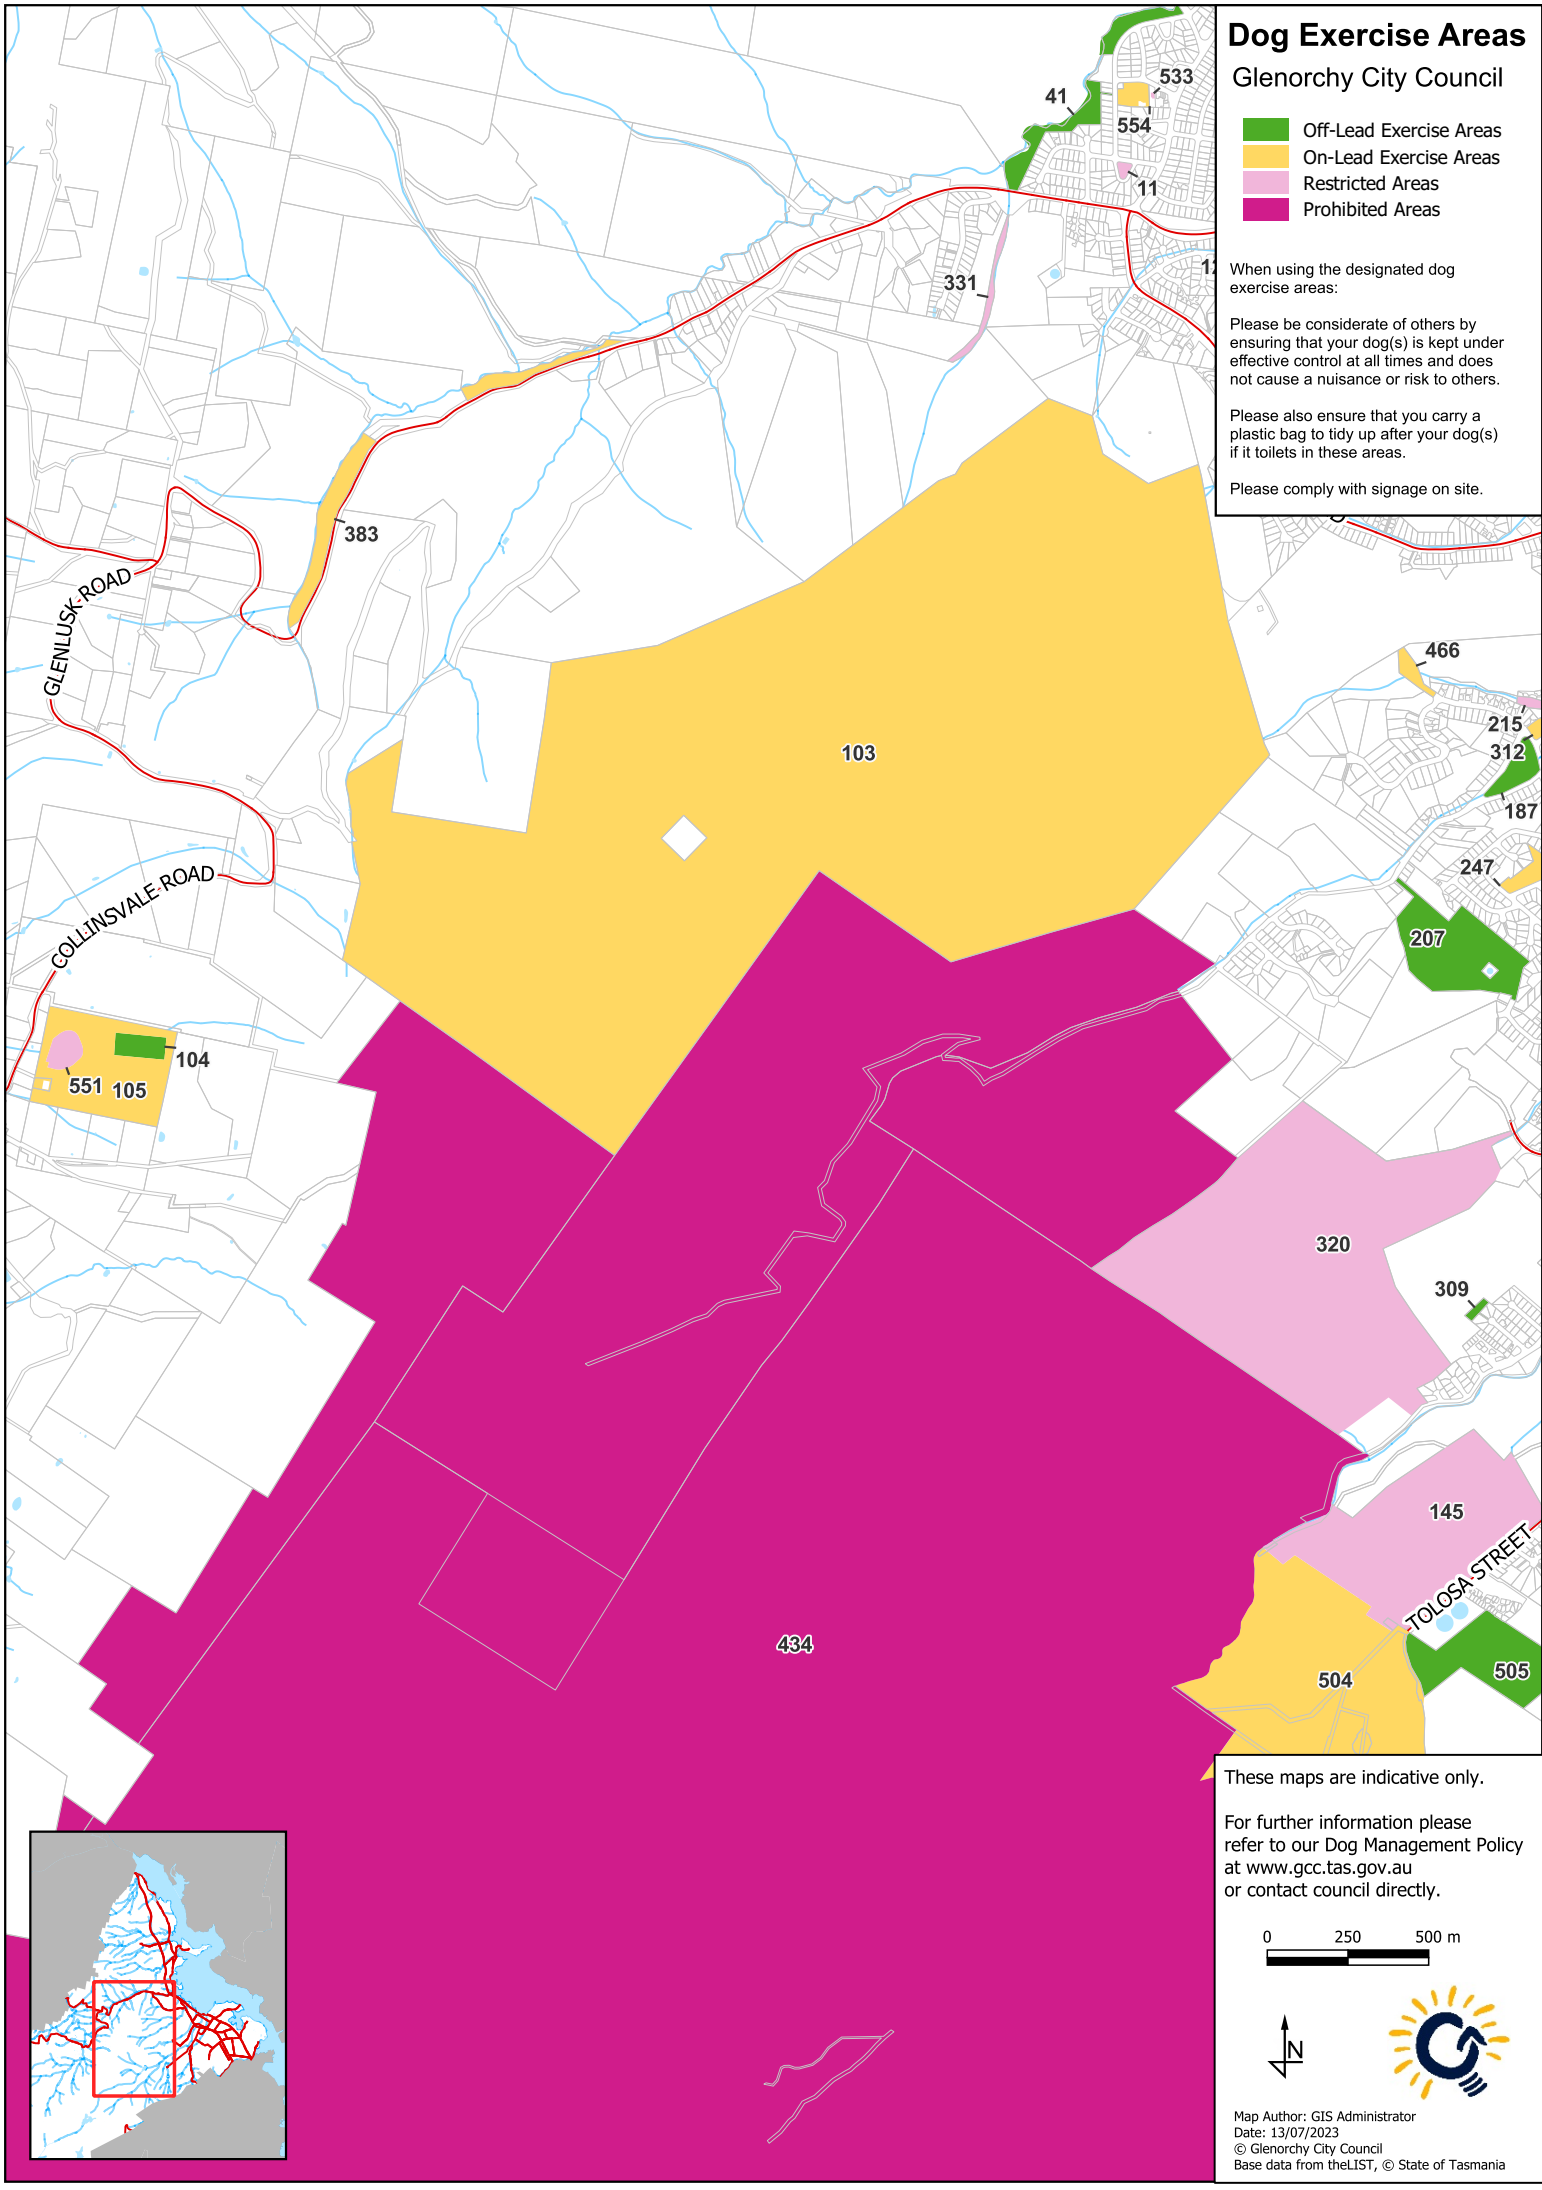

# Dog Exercise Areas

## Glenorchy City Council

- Off-Lead Exercise Areas
- On-Lead Exercise Areas
- Restricted Areas
- Prohibited Areas

When using the designated dog exercise areas:

Please be considerate of others by ensuring that your dog(s) is kept under effective control at all times and does not cause a nuisance or risk to others.

Please also ensure that you carry a plastic bag to tidy up after your dog(s) if it toilets in these areas.

Please comply with signage on site.

These maps are indicative only.

For further information please refer to our Dog Management Policy at [www.gcc.tas.gov.au](http://www.gcc.tas.gov.au) or contact council directly.

Map Author: GIS Administrator  
 Date: 13/07/2023  
 © Glenorchy City Council  
 Base data from theLIST, © State of Tasmania