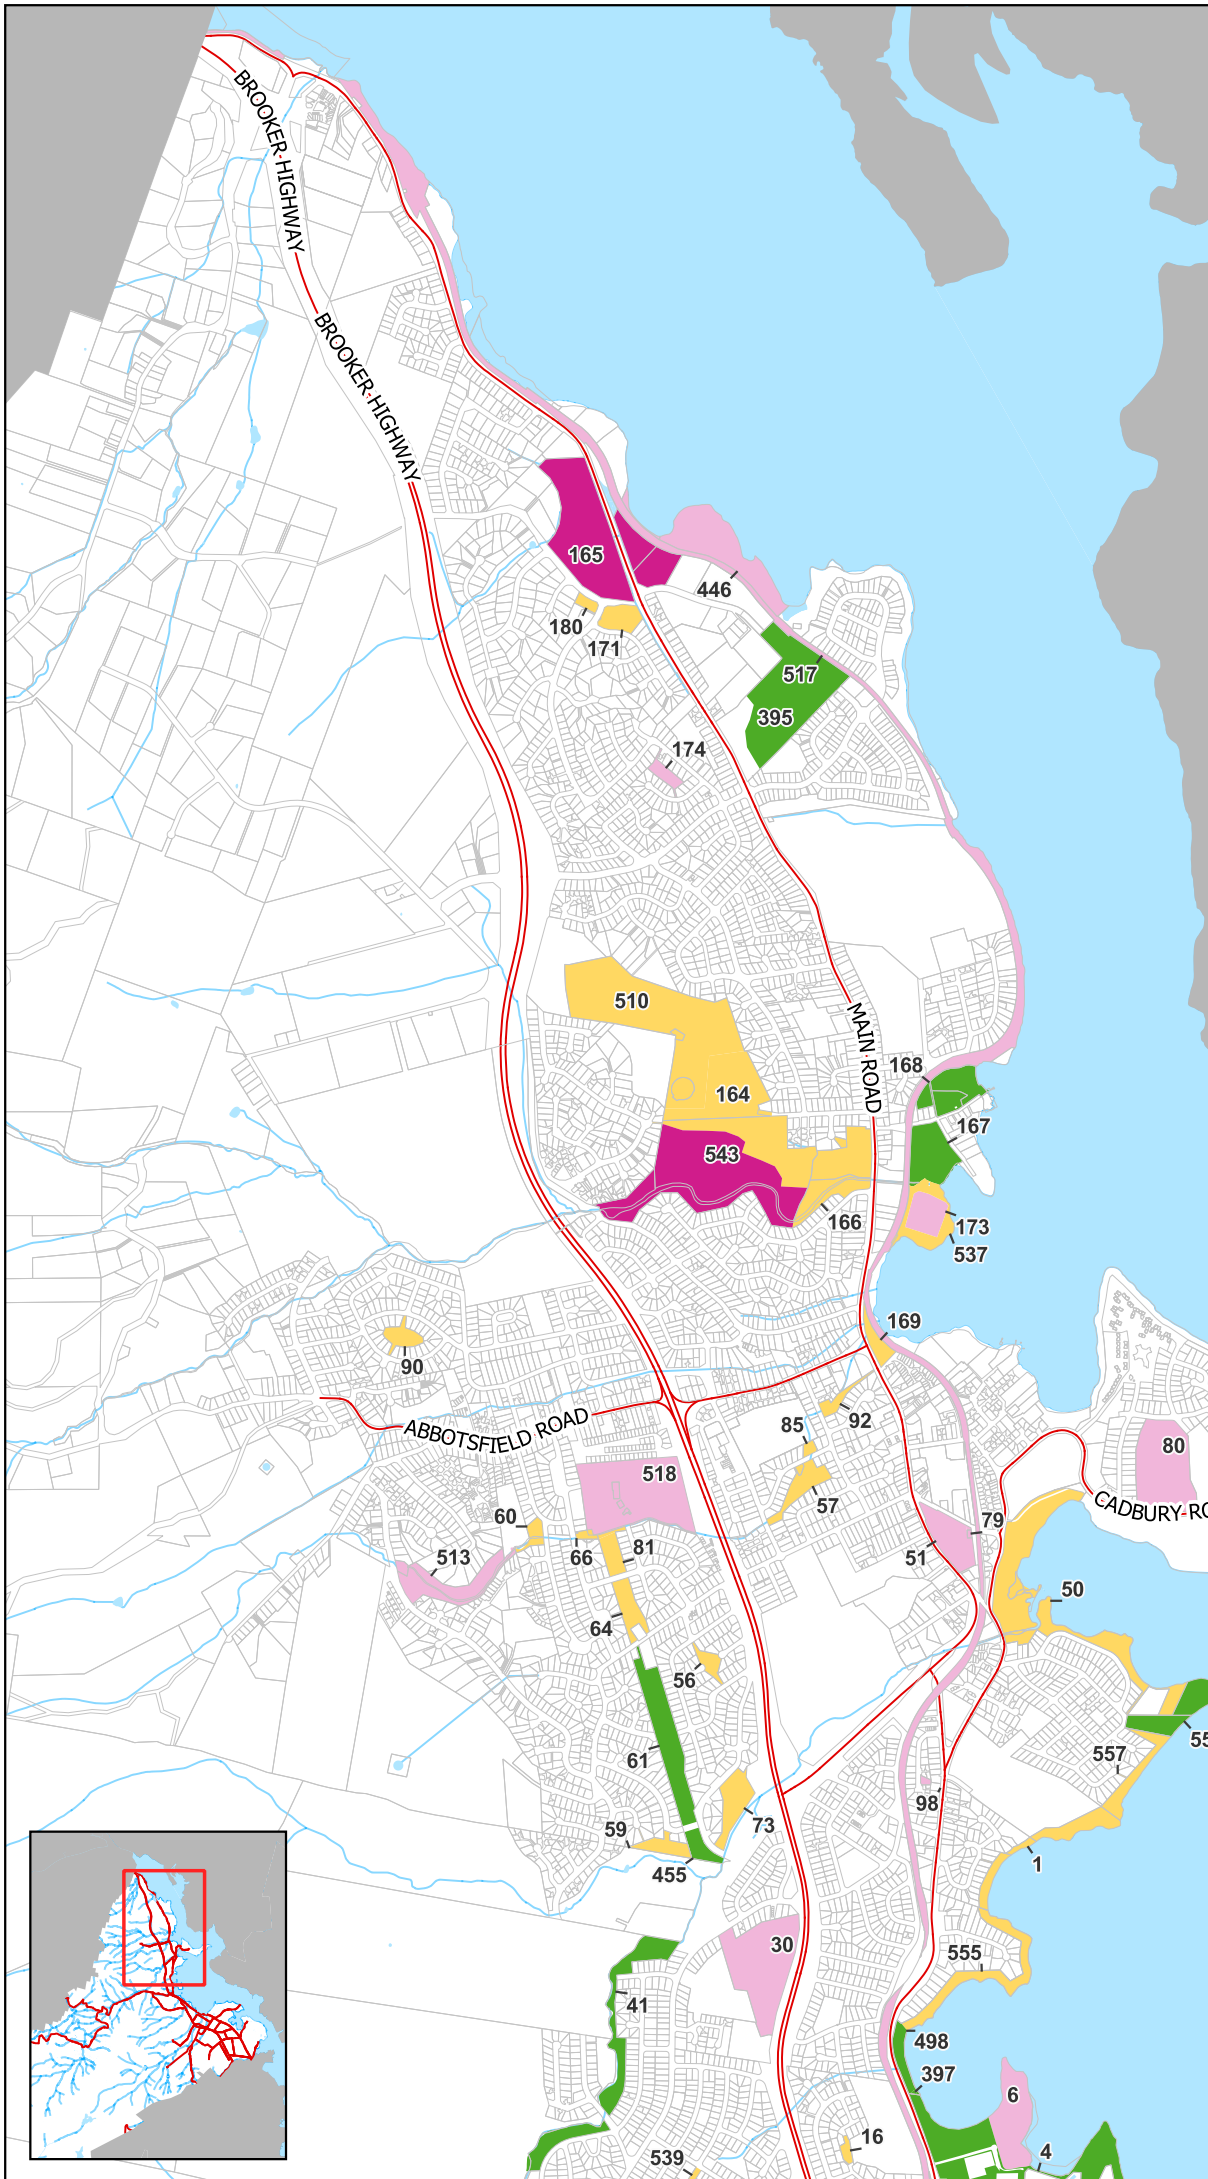

Dog Exercise Areas

Glenorchy City Council

- Off-Lead Exercise Areas
- On-Lead Exercise Areas
- Restricted Areas
- Prohibited Areas

When using the designated dog exercise areas:

Please be considerate of others by ensuring that your dog(s) is kept under effective control at all times and does not cause a nuisance or risk to others.

Please also ensure that you carry a plastic bag to tidy up after your dog(s) if it toilets in these areas.

Please comply with signage on site.

These maps are indicative only.
For further information please refer to our Dog Management Policy at www.gcc.tas.gov.au or contact council directly.

Map Author: GIS Administrator
Date: 13/07/2023
© Glenorchy City Council
Base data from theLIST, © State of Tasmania