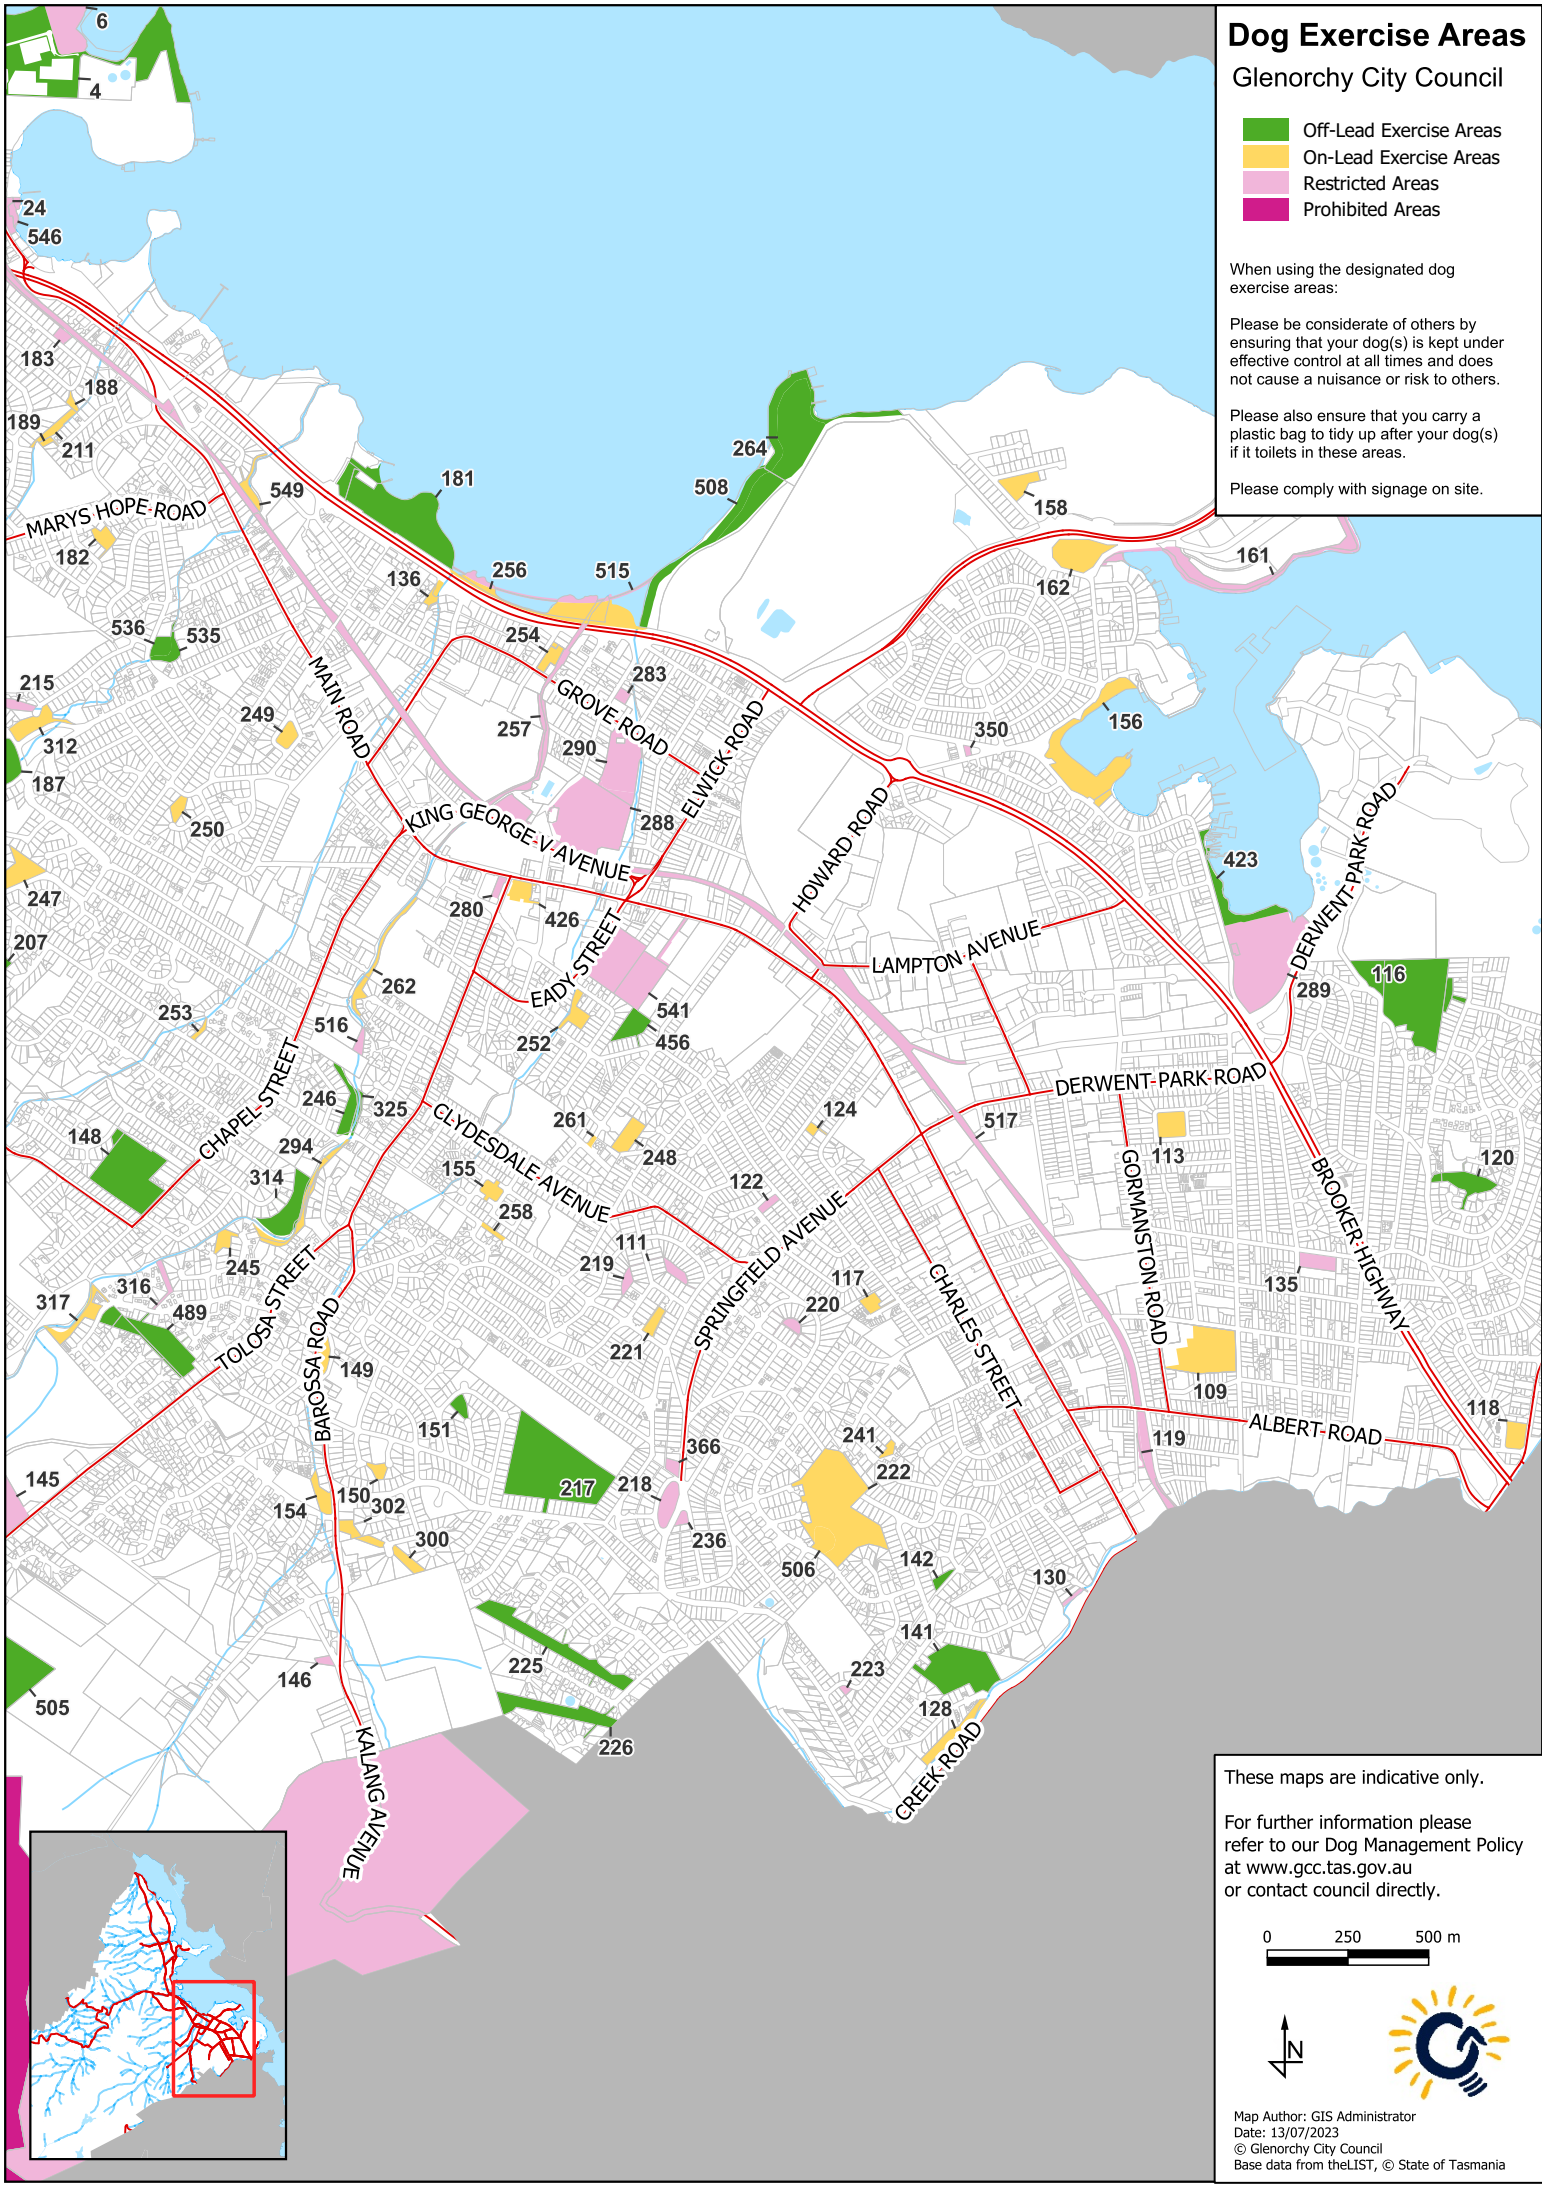

# Dog Exercise Areas

Glenorchy City Council

- Off-Lead Exercise Areas
- On-Lead Exercise Areas
- Restricted Areas
- Prohibited Areas

When using the designated dog exercise areas:

Please be considerate of others by ensuring that your dog(s) is kept under effective control at all times and does not cause a nuisance or risk to others.

Please also ensure that you carry a plastic bag to tidy up after your dog(s) if it toilets in these areas.

Please comply with signage on site.

These maps are indicative only.

For further information please refer to our Dog Management Policy at [www.gcc.tas.gov.au](http://www.gcc.tas.gov.au) or contact council directly.

Map Author: GIS Administrator  
Date: 13/07/2023  
© Glenorchy City Council  
Base data from theLIST, © State of Tasmania